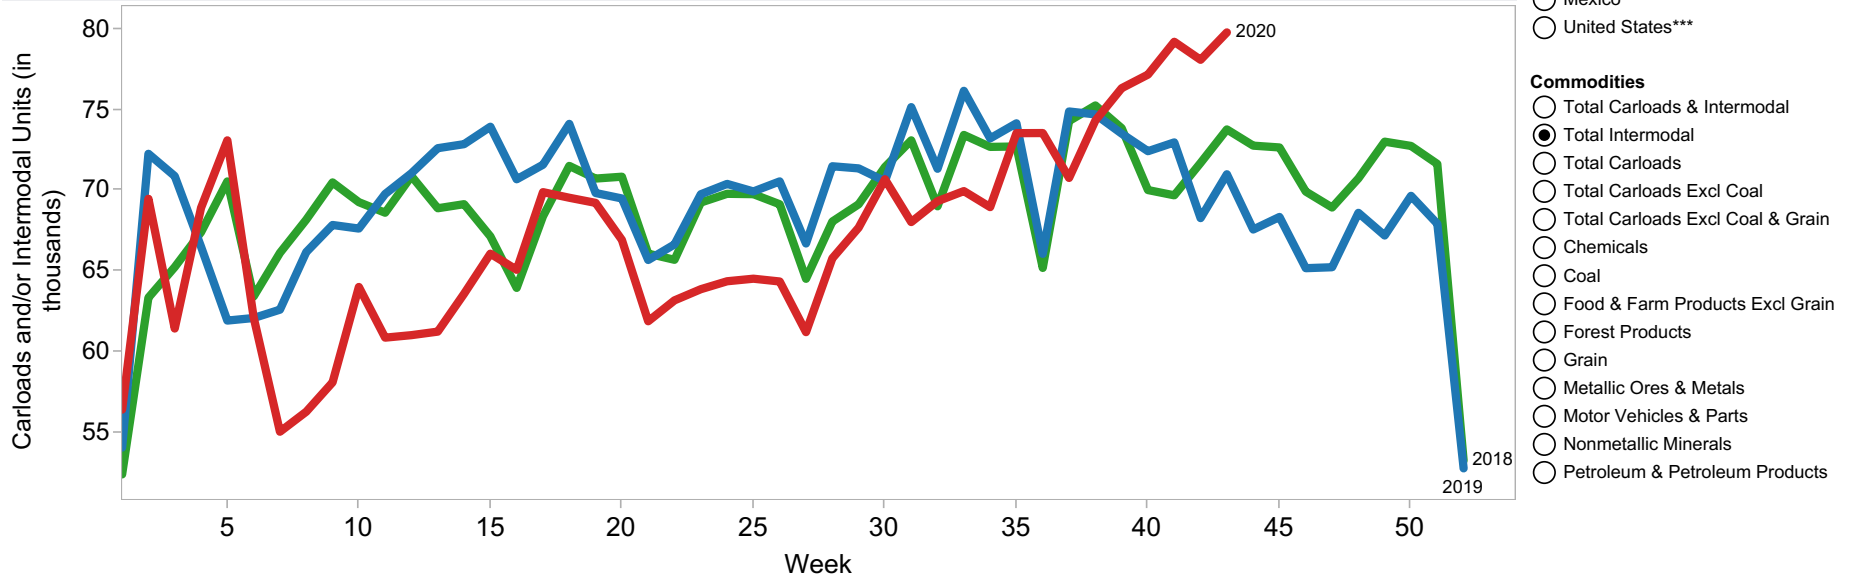

Canada* | Total Intermodal Originated Rail Traffic

- Country**
- Canada*
 - Mexico**
 - United States***
- Commodities**
- Total Carloads & Intermodal
 - Total Intermodal
 - Total Carloads
 - Total Carloads Excl Coal
 - Total Carloads Excl Coal & Grain
 - Chemicals
 - Coal
 - Food & Farm Products Excl Grain
 - Forest Products
 - Grain
 - Metallic Ores & Metals
 - Motor Vehicles & Parts
 - Nonmetallic Minerals
 - Petroleum & Petroleum Products

* Canadian traffic includes the U.S. operations of Canadian railroads.
 ** Mexican traffic includes the U.S. operations of Mexican railroads.
 *** United States traffic excludes the U.S. operations of Canadian and Mexican railroads.